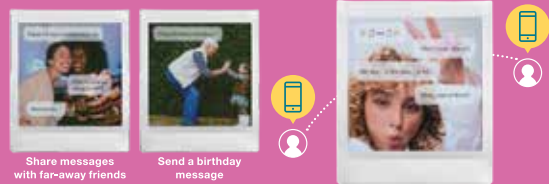

SMARTPHONE PRINTER

Ash White

Midnight Green

Go beyond the frame

Add Text

Add Doodle

Add Special FX

Add Photo

Add Background

AR Print

Share messages with far-away friends

Send a birthday message

instax Connect

Download for FREE!

Sketch & Editable Print

High Speed Printing